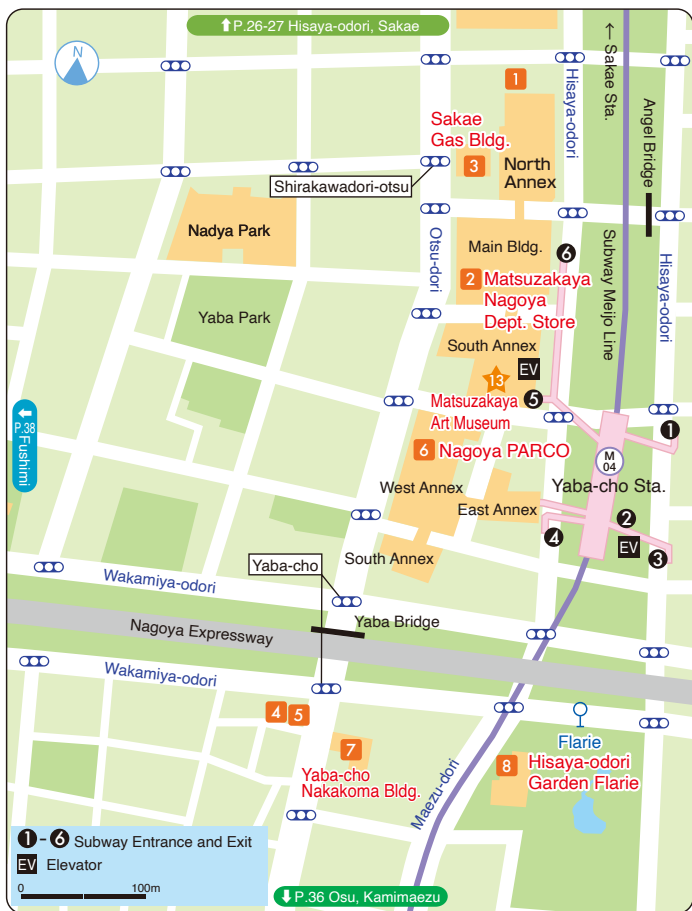

Yaba-cho

Sakae ST Bldg. B1F

1 Ramuchii [Pork Cutlets]

Closed Jan. 1 ☎ 052-241-1664

Discounts & Benefits Free medium size beer with any meal of ¥1,500 (including tax) or more. (Valid for one bottle per one group.)

20XX. 11.-1 限り有効

In principle, only one person can get discounts and other services with one One-Day Ticket.

MAP→P.23

2 Matsuzakaya Nagoya Department Store

☎ 050-1782-7000

Main building 10F Jyukeihanten [Chinese (Szechwan)] Closed Jan.1 and 2 ☎ 052-262-6312
Discounts & Benefits One free drink (oolong tea) with any course order.